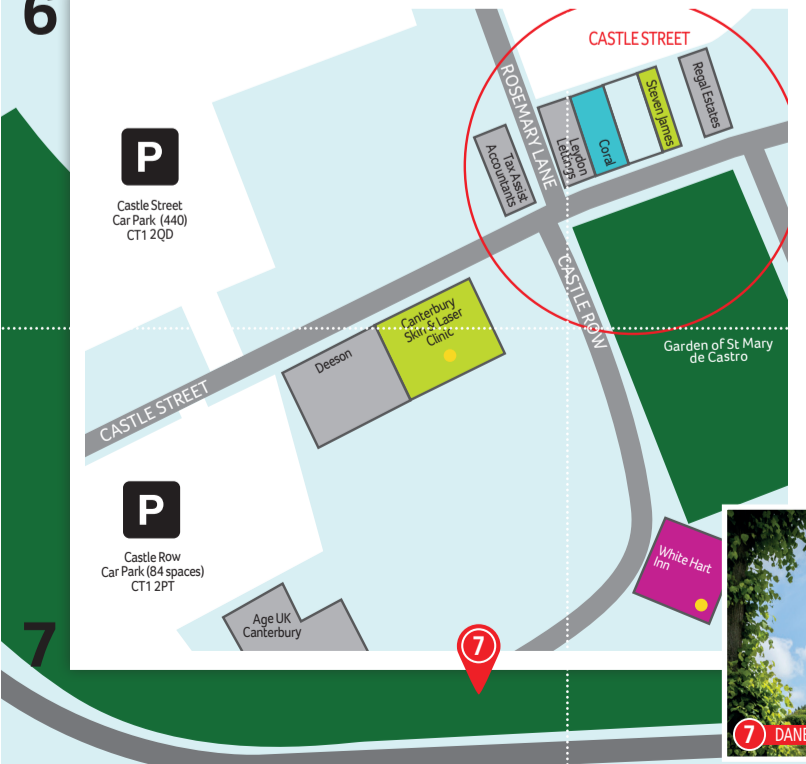

Canterbury BID

BUSINESS IMPROVEMENT DISTRICT

- Defibrillators:**
 - Cathedral
 - Marlowe Theatre
 - Canterbury Council
 - Friends Meeting House
 - Ulminor Pub
 - Beany
 - Whitefriars
 - Right Guard Security
 - Burgate Dental Practice & Implant Centre
- Trauma Packs:**
 - Whitefriars
 - McDonalds
 - Canterbury Cathedral
 - Canterbury BID

UNESCO World Heritage Site
30

Cathedral Quarter

Map Key

Shopping	Wellbeing
Department Stores	Professional Services
Hospitality	Gardens / Parks
Entertainment, Arts & Culture	Car Parks
Accepts Canterbury Gift Card	