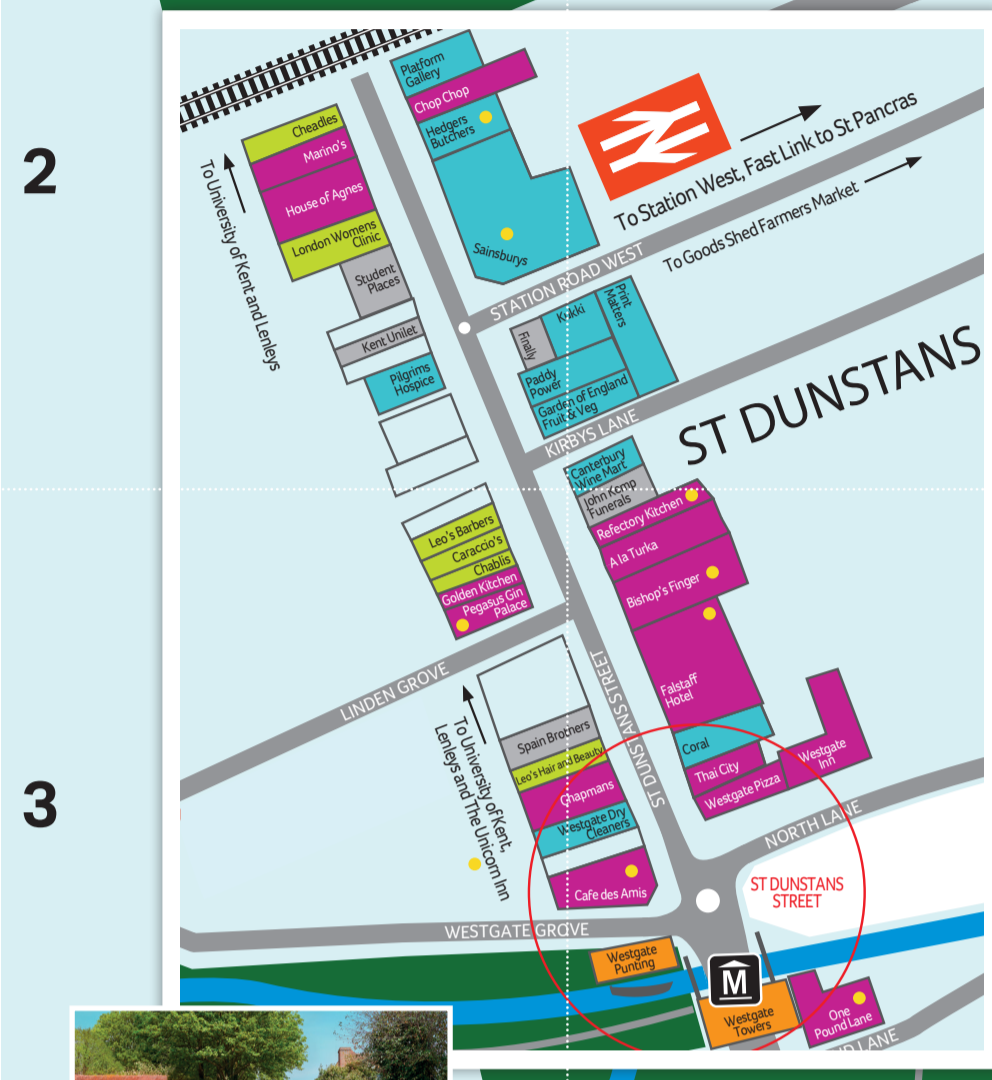

Canterbury BID

BUSINESS IMPROVEMENT DISTRICT

- Defibrillators:**
 - Cathedral
 - Marlowe Theatre
 - Canterbury Council
 - Friends Meeting House
 - Ulminor Pub
 - Beany
 - Whitefriars
 - Right Guard Security
 - Burgate Dental Practice & Implant Centre
- Trauma Packs:**
 - Whitefriars
 - McDonalds
 - Canterbury Cathedral
 - Canterbury BID

UNESCO World Heritage Site
30

Cathedral Quarter

Map Key

Shopping	Wellbeing
Department Stores	Professional Services
Hospitality	Gardens / Parks
Entertainment, Arts & Culture	Car Parks
Accepts Canterbury Gift Card	